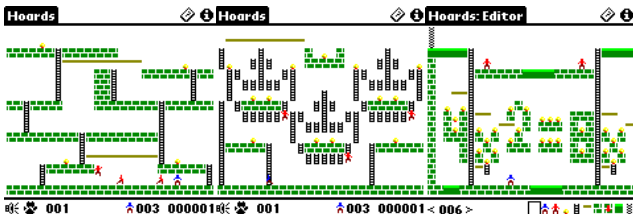

Palm Computing Platform

Installation

Hoard's of the Deep Realm is designed for the Palm Computing Platform. "hoards.prc" and "lode_original.pdb" should be installed into your handheld device using the instructions provided by the manufacturer. The appropriate display mode (black and white, grayscale or color) will be used when the application is started.

How to Play

Start Hoard's of the Deep Realm by tapping on the application icon in the application launcher. After a short while, you will be presented with the main Hoard's of the Deep Realm screen in which you may select a level set to edit (only custom level sets) or to play, and setup any game configuration options.

Using the hard keys or the stylus, you must move John Bandit to collect all the gold available in a level. Use your

vaporizer to blast holes in turf for trapping monks, creating routes for escapes or paths to buried objects. When all gold is collected, extra routes may be shown. Guide John to the top of the screen to continue to the next level. Monks patrol each level and getting caught by one results in death. They can pick up objects and may drop them or need to be trapped to give them up.